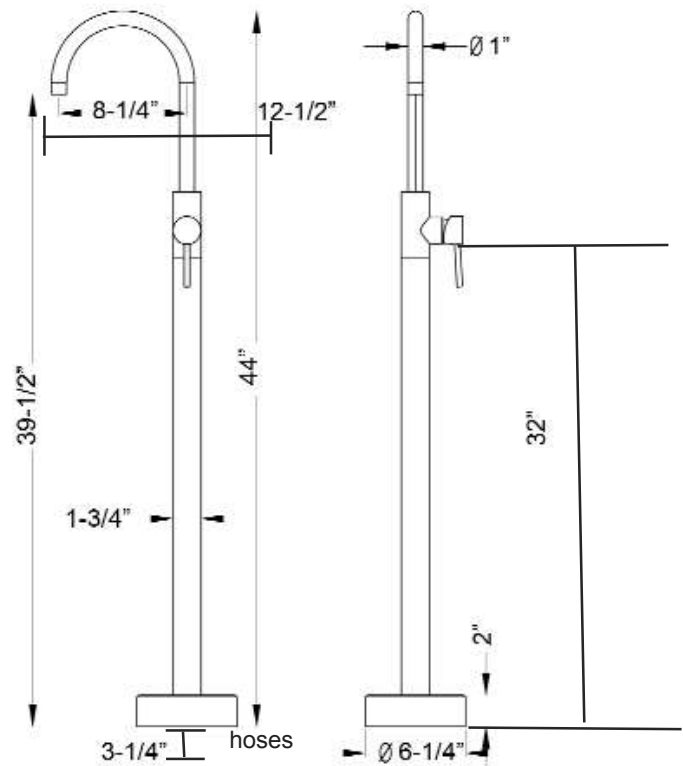

## Features:

- ▶ Spout reach is 8-1/4"
- ▶ Flow rate for spout is 3.7GPM (45 PSI)
- ▶ Rough-In Valve Included
- ▶ 1/2" Water connection
- ▶ Single lever control
- ▶ Available in 3 finishes
- ▶ Brass body with zinc handle
- ▶ 1-3/8" Ceramic cartridge
- ▶ 33-3/4" x 3/4" Flexible inlet pipes
- ▶ cUPC approved
- ▶ Supplies: Connection size: 3/4" , female connection type, 33-3/4" length, swivels included

## Finishes:

- CP** Polished Chrome
- BN** Brushed Nickel
- ORB** Oil Rubbed Bronze

D: 12-1/2"  
W: 12-1/2"  
H: 44"

Dimensions are nominal and may vary. Dimensions and specifications subject to change without notice.